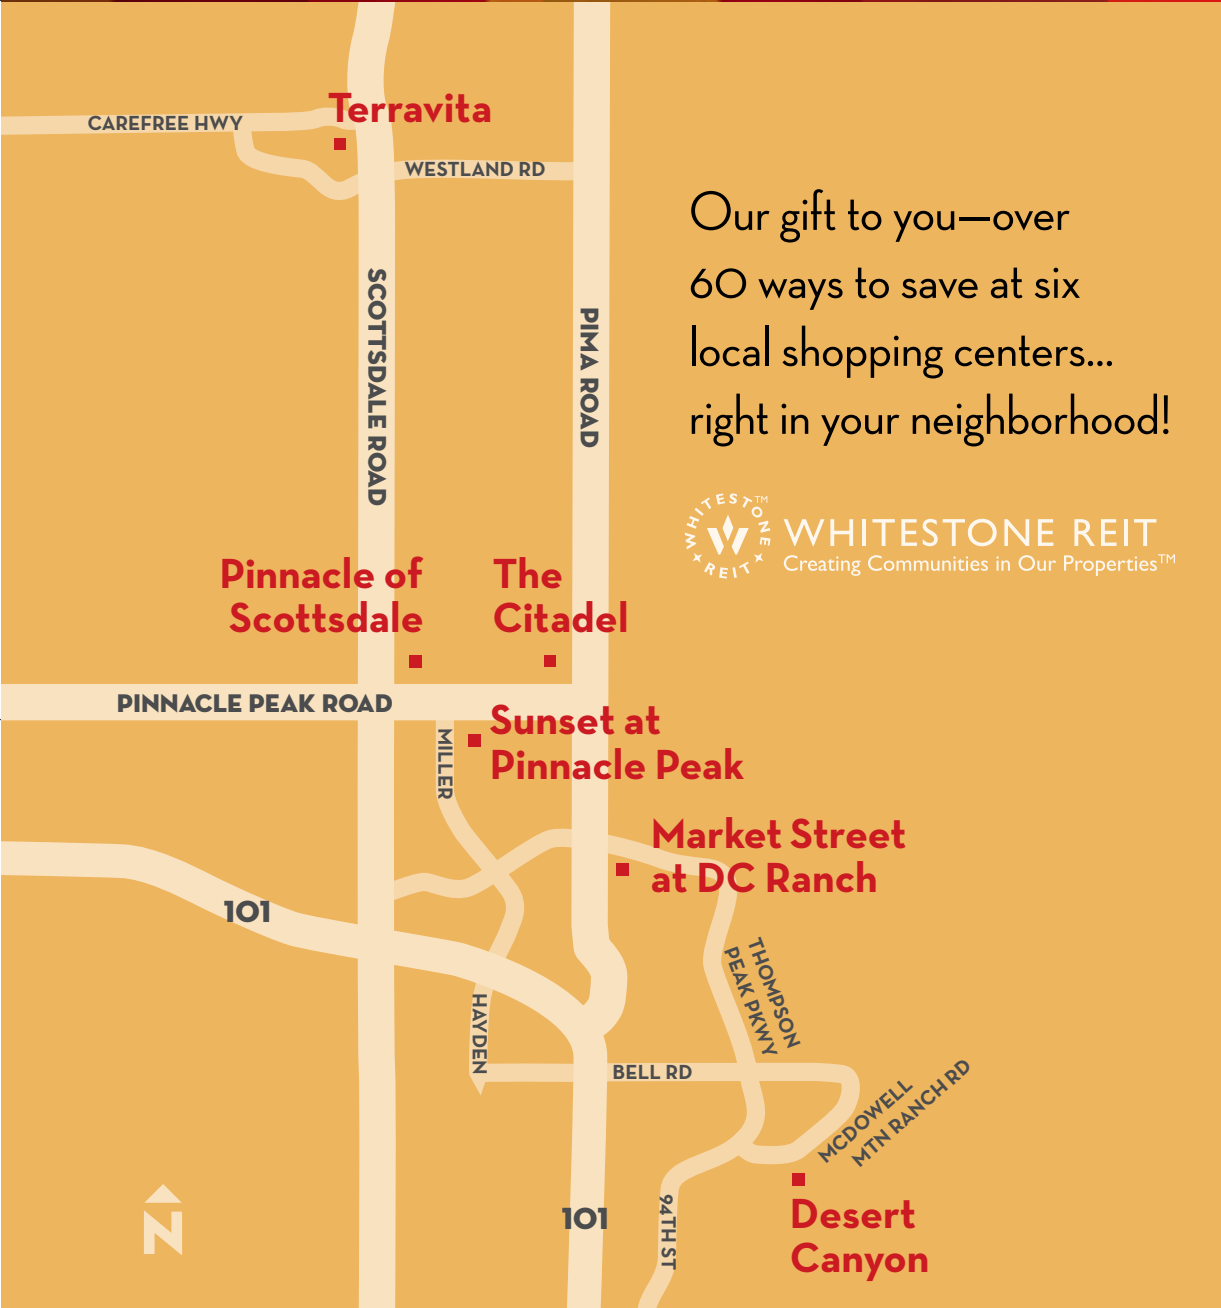

YOUR MAP TO SPARKLING SCOTTSDALE HOLIDAY SAVINGS!

Our gift to you—over 60 ways to save at six local shopping centers... right in your neighborhood!

WHITESTONE REIT
Creating Communities in Our Properties™